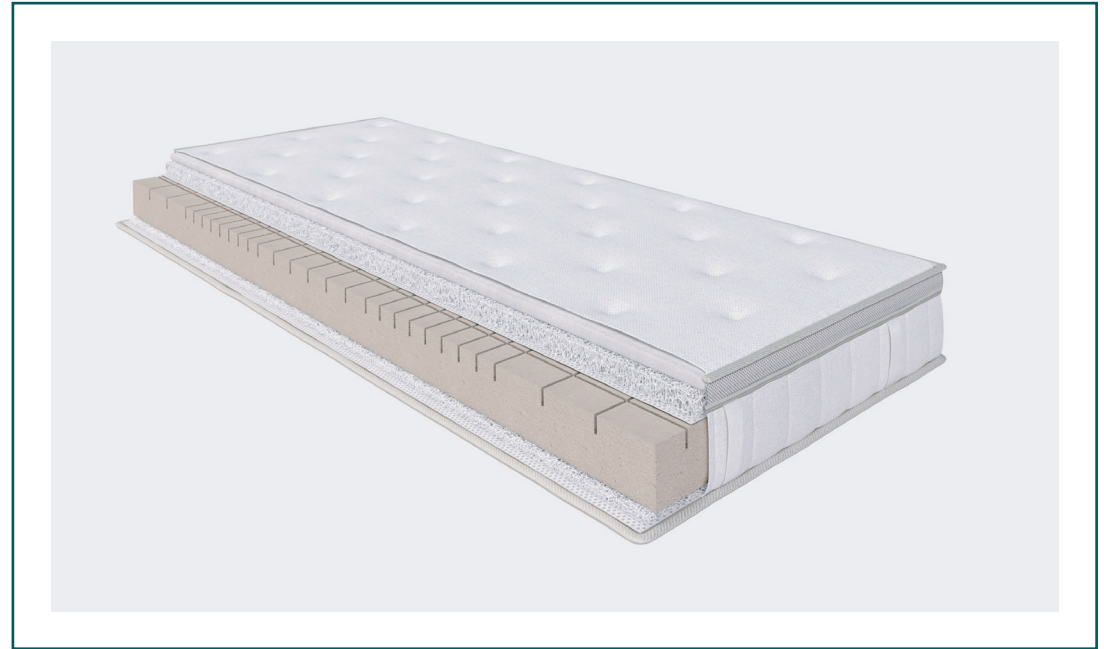

## WHY WE USE A YACHT SPECIFIC MATTRESS

Mattresses on board are exposed to different conditions and different usage compared to regular mattress use on land.

CUSTOM CREW MATTRESSES

# C1

 75% Sustainable

 Cleanable cover

 80% Ventilation

 Replacement

 Zip-off system

Height	18cm - 16cm
Handmade	Yes
Handles	Yes
Top Core	Kanaceron
Top layer *zip-off	ECO fiber
Inside cover	3-D ventilation fabric
Core	100% Clima fiber
	Hybrid Foam™
	ECO fiber

# C2

 75% Sustainable

 Cleanable cover

 80% Ventilation

 Replacement

 Zip-off system

Height	16cm
Handmade	Yes
Handles	Yes
Top Core	Kanaceron
Top layer *zip-off	HR80 Pressure relief
Inside cover	3-D ventilation fabric
Core	Hybrid Foam™
	ECO fiber