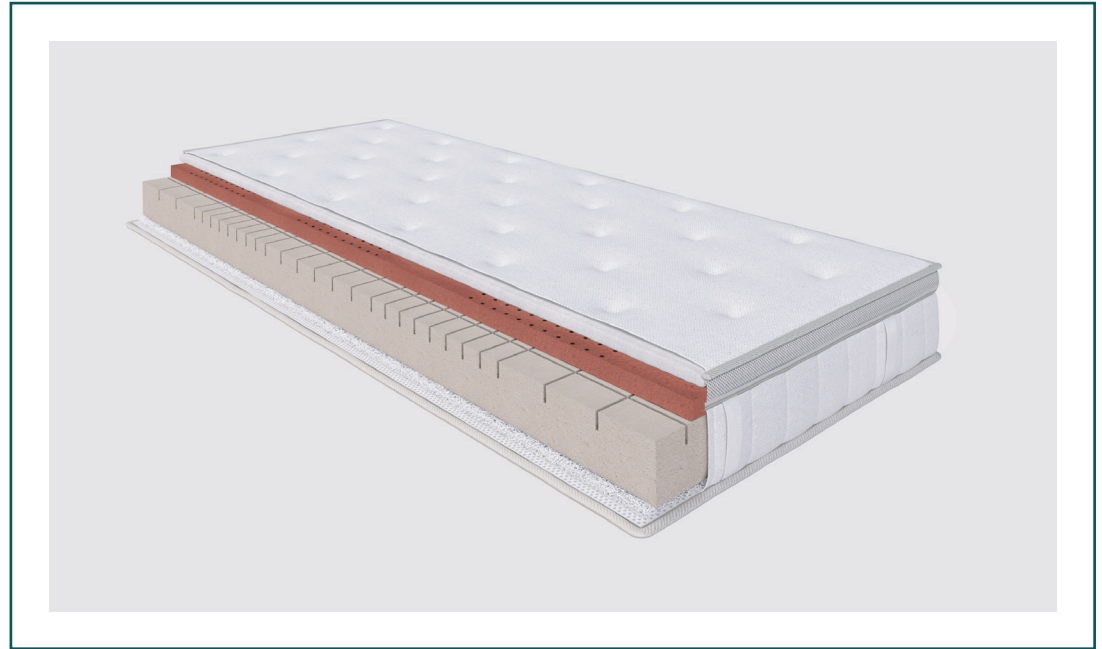

# C1

 75% Sustainable

 Cleanable cover

 80% Ventilation

 Replacement

 Zip-off system

Height	18cm - 16cm
Handmade	Yes
Handles	Yes
Top Core	Kanaceron
Top layer *zip-off	ECO fiber
Inside cover	3-D ventilation fabric
Core	100% Clima fiber
	Hybrid Foam™
	ECO fiber

# C2

 75% Sustainable

 Cleanable cover

 80% Ventilation

 Replacement

 Zip-off system

Height	16cm
Handmade	Yes
Handles	Yes
Top Core	Kanaceron
Top layer *zip-off	HR80 Pressure relief
Inside cover	3-D ventilation fabric
Core	Hybrid Foam™
	ECO fiber