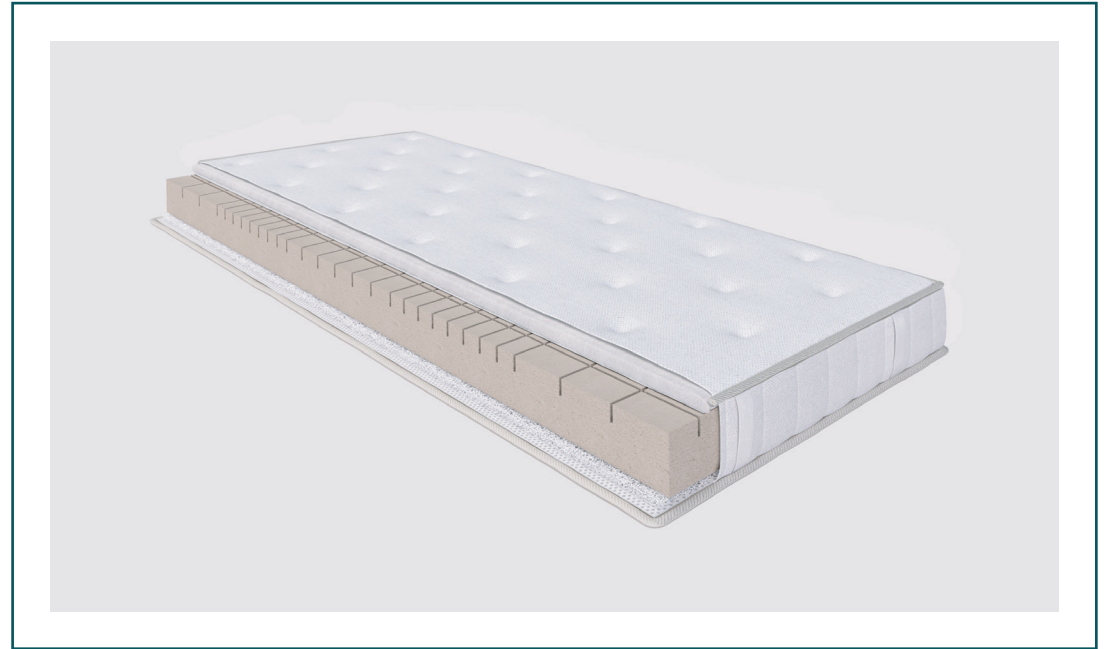

# C2

 75% Sustainable

 Cleanable cover

 80% Ventilation

 Replacement

 Zip-off system

Height	16cm
Handmade	Yes
Handles	Yes
Top Core	Kanaceron
Top layer *zip-off	HR80 Pressure relief
Inside cover	3-D ventilation fabric
Core	Hybrid Foam™
	ECO fiber

# H C3

 75% Sustainable

 Cleanable cover

 80% Ventilation

 Replacement

Height	10cm - 16cm
Handmade	Yes
Handles	Yes
Top Core	Kanaceron
Inside cover	3-D ventilation fabric
Core	Hybrid Foam™
	ECO fiber

Bottom cover	3-D ventilation fabric - Anti-slip
Ventilation	excellent
Warranty	10 years warranty
Hygiene	Anti-allergic
	Anti-bacterial
Certification	Crib 5
	Recycle label B
Firmness	On request
<b>Custom size</b>	<b>On request</b>